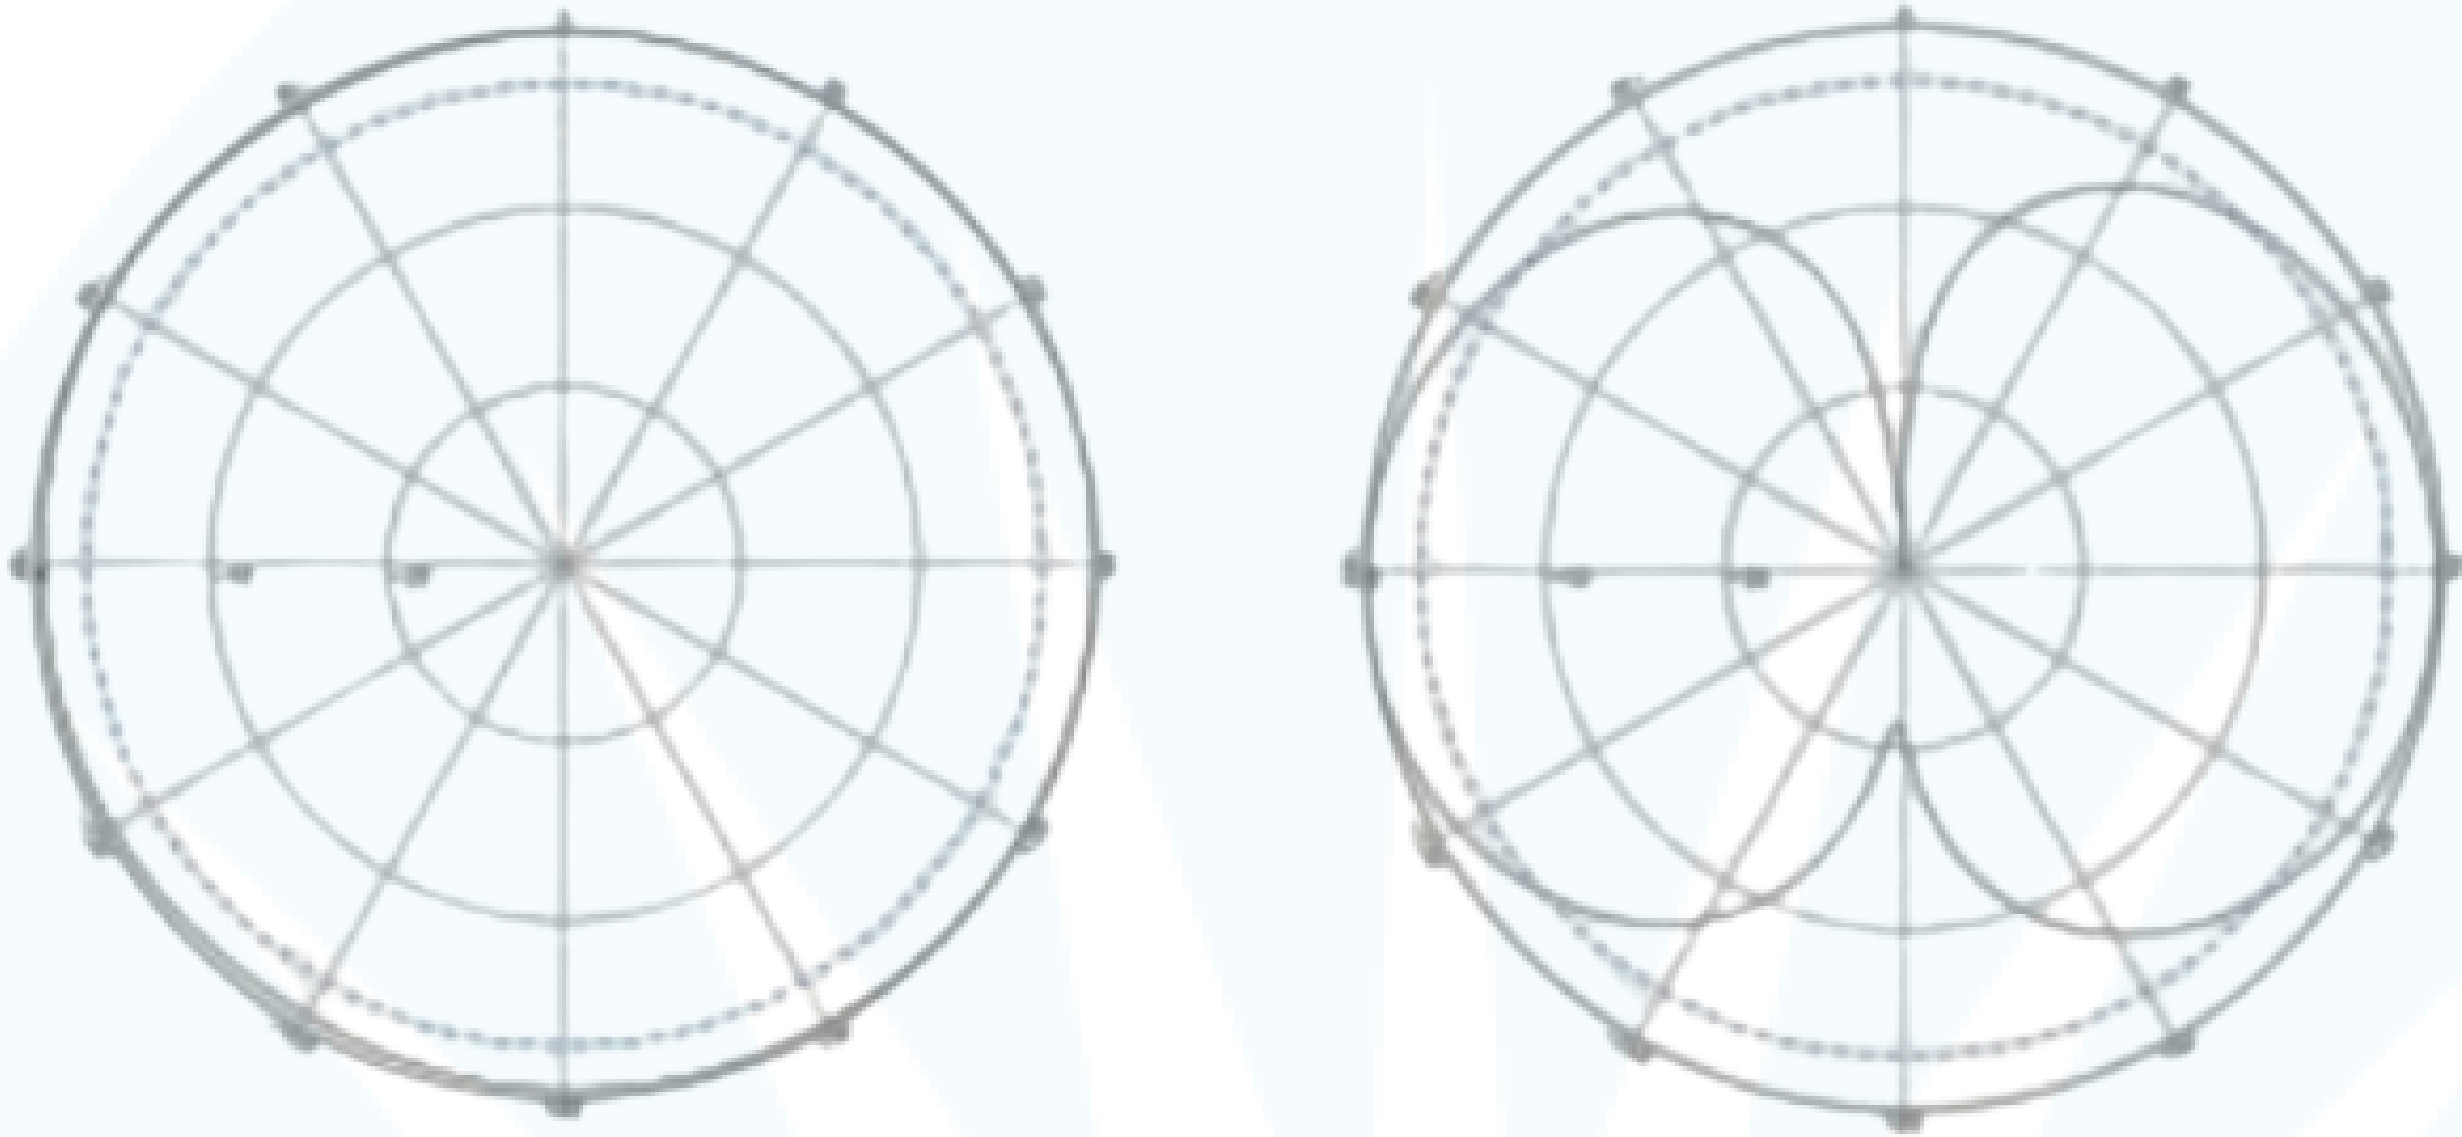

Wide Band Omni Directional Antenna

An ISO 9001: 2015 Certified Company

Radiation Pattern

CALL OR **+91-8800386366**

Follow Us For More Updates **GLEAMLIGHTINDIA** /

Info@gleamlightindia.com/www.gleamlightindia.in/gleamlightindia.com/www.gleamindia.com

GLEAM LIGHT INDIA PRIVATE LIMITED

12B Block -A, Behind Kanishka Garden, Amar Colony Main Rohtak Road Nangloi, New Delhi, Delhi 110041