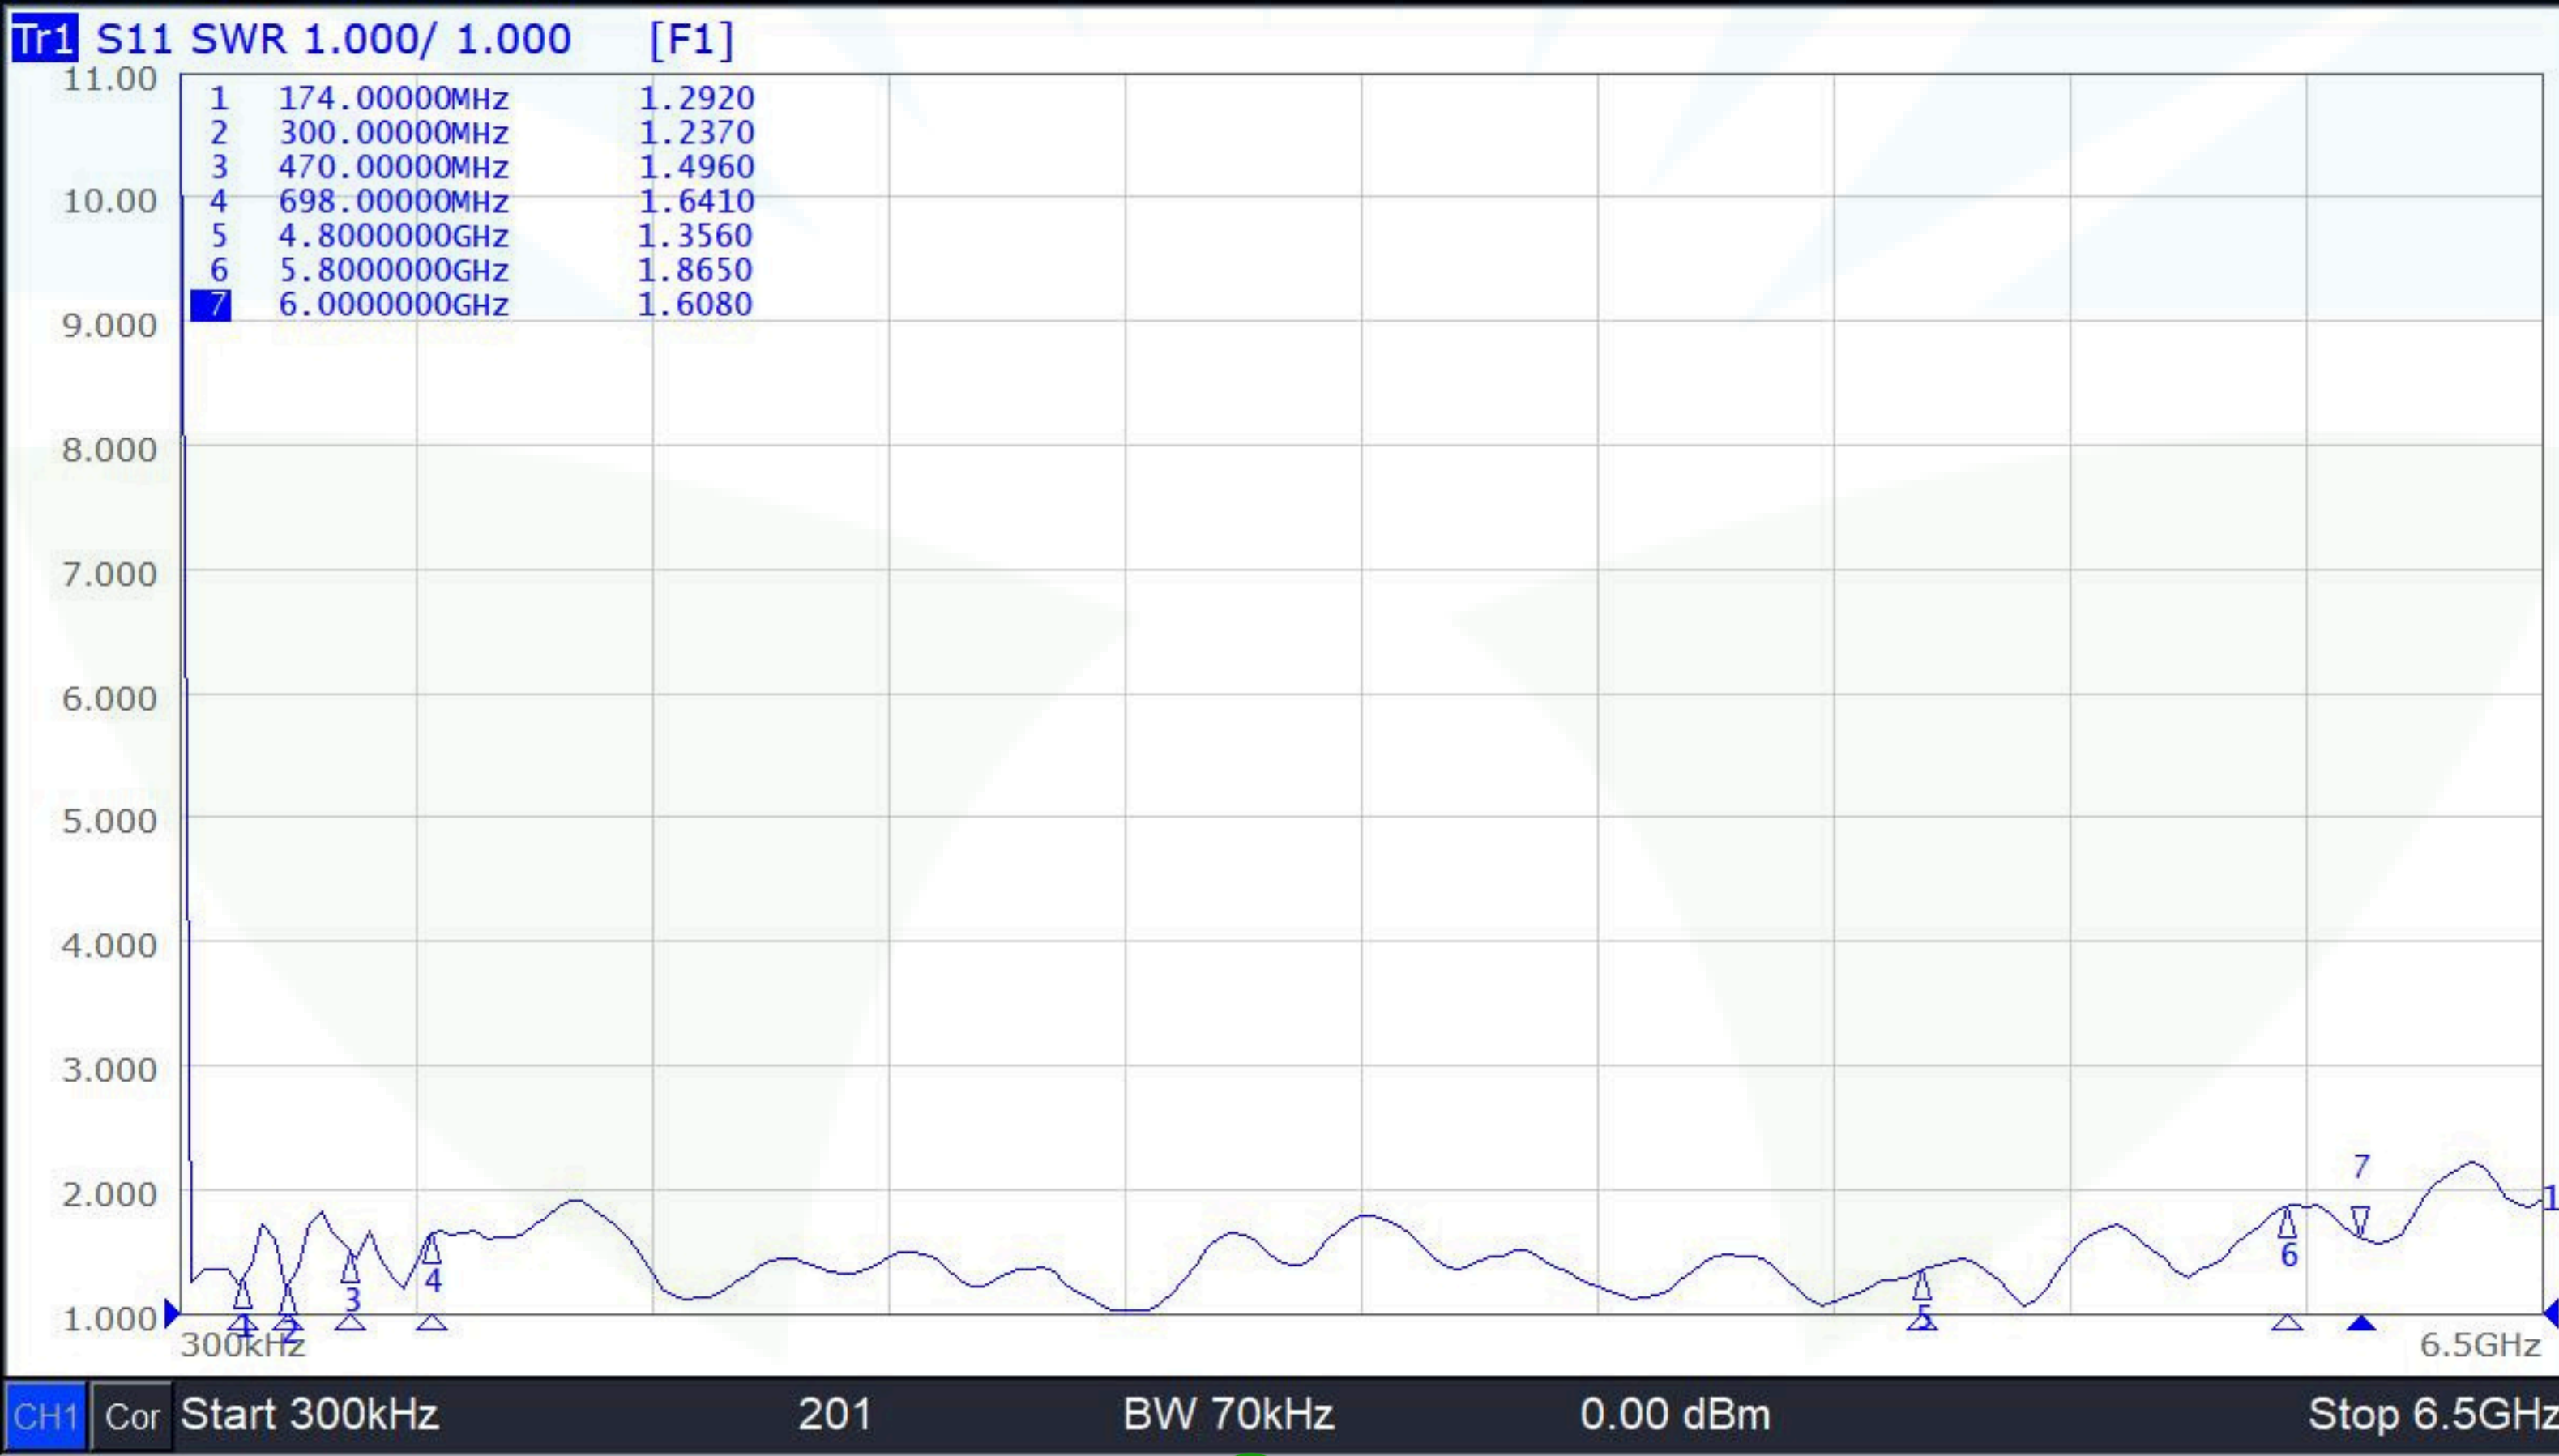

Wide Band Omni Directional Antenna

An ISO 9001: 2015 Certified Company

Radiation Pattern

CALL OR **+91-8800386366**

Follow Us For More Updates **GLEAMLIGHTINDIA** /

Info@gleamlightindia.com/www.gleamlightindia.in/gleamlightindia.com/www.gleamindia.com

GLEAM LIGHT INDIA PRIVATE LIMITED

12B Block -A, Behind Kanishka Garden, Amar Colony Main Rohtak Road Nangloi, New Delhi, Delhi 110041